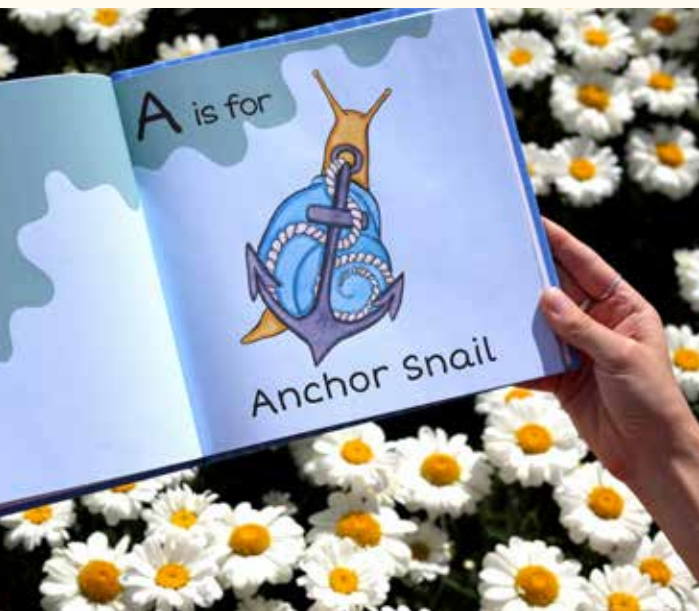

[@gabriellejolieart](https://www.instagram.com/gabriellejolieart)
[@bugeyedco](https://www.instagram.com/bugeyedco)

table of contents

| | |
|----------------------------|-------|
| ABOUT..... | 1 |
| TABLE OF CONTENTS..... | 2 |
| SNAILPHABET..... | 3 |
| SNAIL-PHABET PRINTS..... | 4-6 |
| STITCH SAMPLER..... | 7 |
| BUGBROIDERY..... | 8-10 |
| PRINTS (4X6, 5X7, 8X10)... | 11-14 |
| STICKERS..... | 15 |
| NOTEPADS..... | 16 |
| GREETING CARDS..... | 17-18 |
| GOODNATURED ZINE..... | 19 |
| PRICE GUIDE/TERMS..... | 20-21 |

Snail-phabet

Snailphabet is a colorful, imaginative alphabet book filled with silly snails who have the craziest shells! Grab Snailphabet as the perfect gift for snail enthusiasts (or future snail lovers) in your life!

CHILDREN'S BOOK 44 PAGES MINIMUM: 5 PRICE: \$16 RETAIL: \$25
#SB001

SNAIL-PHABET POSTER SIZE ART PRINT

POSTER 13" X 19" MINIMUM: 3 PRICE: \$22.5 RETAIL: \$45
ARRIVES WITH BACKER BOARD IN CELLO SLEEVE
#SBP27