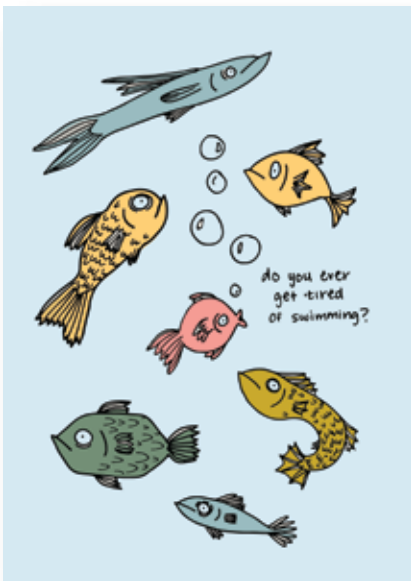

3

BUGBROIDERY - MOTH #BUG01

BUGBROIDERY - BEE #BUG02

BUGBROIDERY - LADYBUG #BUG03

BUGBROIDERY - BEETLE #BUG04

BUGBROIDERY - SPIDER #BUG05

ART PRINTS

4 X 6 (PRICE: \$7.5 RETAIL: \$15)

5 X 7 (PRICE: \$10 RETAIL: \$20)

8 X 10 (PRICE: \$15 RETAIL: \$30)

MINIMUM: 2 PER STYLE

BACKING BOARD AND CELLO SLEEVE (5X7 & 8X10 WITH MATTE)

4" X 6"

5" X 7"

8" X 10"

TOP SELLERS

#PR1-4X6, #PR1-5X7, #PR1-8X10
TIRED FISH PRINT

#PR2-4X6, #PR2-5X7, #PR2-8X10
FAVORITE CHILD PRINT

#PR3-4X6, #PR3-5X7, #PR3-8X10
AVOIDANT FROG PRINT

#PR4-4X6, #PR4-5X7, #PR4-8X10
ANXIOUS MOTH PRINT

#PR5-4X6, #PR5-5X7, #PR5-8X10
FROG LIFE CYCLE PRINT