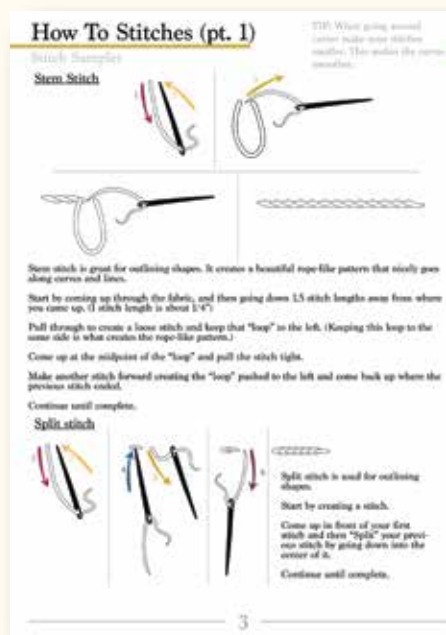

#SBP21

#SBP22

#SBP23

#SBP24

#SBP25

#SBP26

Stitch Sampler

FULL KIT MINIMUM: 5 PRICE: \$12 RETAIL: \$24
 INSTRUCTIONAL BOOKLET, PRINTED FABRIC, 3 SKIENS OF DMC
 EMBROIDERY THREAD, 2 NEEDLES, 6 IN WOODEN HOOP
 packaged in cello bag
 #KIT01

PREVIEW OF INTERIOR INSTRUCTIONAL BOOKLET

Learn Stem Stitch, Split Chain, Satin, French Knot, Leaf, Long and Short, and Detached Chain with this all inclusive kit.

BUGBROIDERY - EMBROIDERY KITS

FULL KIT MINIMUM: 5 PRICE: \$18 RETAIL: \$36
 INSTRUCTIONAL BOOKLET, PRINTED FABRIC, SKIENS OF DMC
 EMBROIDERY THREAD, 2 NEEDLES, 8 IN WOODEN HOOP
 packaged in cello bag #BUG01 #BUG02 #BUG03 #BUG04
 #BUG05