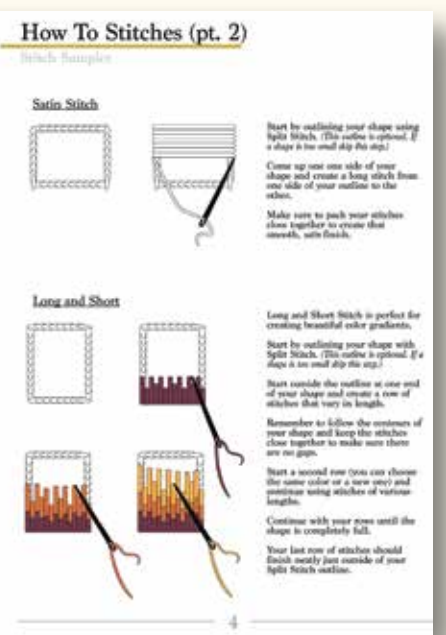

#SBP21

#SBP22

#SBP23

#SBP24

#SBP25

#SBP26

Stitch Sampler

FULL KIT MINIMUM: 5 PRICE: \$12 RETAIL: \$24
 INSTRUCTIONAL BOOKLET, PRINTED FABRIC, 3 SKIENS OF DMC
 EMBROIDERY THREAD, 2 NEEDLES, 6 IN WOODEN HOOP
 packaged in cello bag
 #KIT01

PREVIEW OF INTERIOR INSTRUCTIONAL BOOKLET

Learn Stem Stitch, Split Chain, Satin, French Knot, Leaf, Long and Short, and Detached Chain with this all inclusive kit.

BUGBROIDERY - EMBROIDERY KITS

FULL KIT MINIMUM: 5 PRICE: \$18 RETAIL: \$36
 INSTRUCTIONAL BOOKLET, PRINTED FABRIC, SKIENS OF DMC
 EMBROIDERY THREAD, 2 NEEDLES, 8 IN WOODEN HOOP
 packaged in cello bag #BUG01 #BUG02 #BUG03 #BUG04
 #BUG05